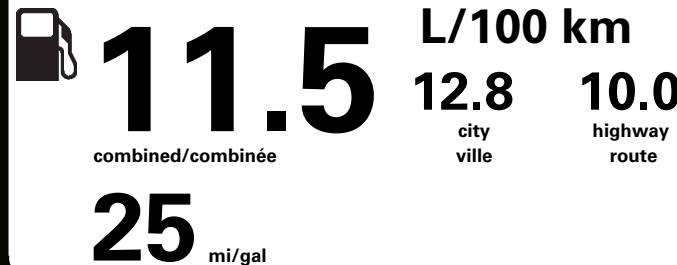

SAFETY/SECURITY

- AIR BAGS, SIDE
- AIRBAGS, DRIVER & PASS
- PERIMETER ALARM
- ROLL STABILITY CONTROL
- SAFETY BELTS, ADJUSTABLE
- SOS POST CRASH ALERT SYST
- STOP LAMP, HIGH MOUNT CTR
- TIRE PRESSURE MONITOR SYS

WARRANTY

- 3 YR/60,000 KM BASIC
- 5 YEAR/100,000 KM POWERTRAIN
- ROADSIDE ASSISTANCE 24 HRS

INCLUDED ON THIS VEHICLE

EQUIPMENT GROUP 300A

- XLT SERIES

OPTIONAL EQUIPMENT/OTHER

- 2021 MODEL YEAR
- FEDERAL EXCISE TAX
- 2.7L ECOBOOST ENGINE
- 3.55 RATIO REGULAR AXLE
- 6600# GVWR PACKAGE
- 50 STATE EMISSIONS SYNC 4
- TRAILER TOW PACKAGE
- .INTEGRATED TRLR BRAKE CNTRL
- SIRIUS XM SATELLITE RADIO
- TAILGATE STEP
- 136 LITRE/ 36 GALLON FUEL TANK
- XTR PACKAGE
- .275/65R18 OWL ALL-TERRAIN
- .6" CHROME RUNNING BOARD
- .18" CHROME-LIKE PVD WHEELS

(MSRP)*

100.00
900.00
NO CHARGE
NO CHARGE
410.00
1,125.00
470.00
1,350.00

PRICE INFORMATION

BASE PRICE	$47,939.00
TOTAL OPTIONS/OTHER	4,355.00
TOTAL VEHICLE & OPTIONS/OTHER	52,294.00
DESTINATION & DELIVERY	1,950.00

"THIS VEH. NOT INTENDED FOR SALE OR REGISTRATION IN US" RETAIL PRICES EXCLUDE GST/HST

Gasoline Vehicle
Véhicule à essence

Fuel Consumption / Consommation de carburant

Annual fuel COST
for an annual distance of 20,000 km, and an average fuel price of $1.25 per litre

$ 2 875

Coût annuel en carburant

pour une distance annuelle de 20 000 km, et un prix moyen du carburant de 1,25 $ par litre

Standard pickup trucks range from / Les camionnettes ordinaires font entre 8.9 - 16.3 L_e/100 km

L_e is gasoline litre equivalent
L_e signifie litre équivalent d'essence

Carbon Dioxide Rating / Indice de dioxyde de carbone

Tailpipe emissions only / Émissions du tuyau d'échappement seulement

Smog Rating / Indice de Smog

Estimates are based on Government of Canada approved criteria and testing methods. Vehicle's actual fuel consumption will vary.

Estimations établies selon des méthodes d'essai et des critères approuvés par le gouvernement du Canada. La consommation de carburant réelle du véhicule variera.

For more information visit

vehicles.nrcan.gc.ca

Pour plus d'information visitez

vehicules.nrcan.gc.ca

U.S. GOVERNMENT SAFETY RATINGS
COTES DE SÉCURITÉ DU GOUVERNEMENT AMÉRICAIN

Overall Vehicle Score / Cote globale du véhicule	Not Rated / Non coté	
Frontal Crash Collision frontale	Driver / Conducteur Passenger / Passager	Not Rated / Non coté Not Rated / Non coté
Side Crash Collision latérale	Front seat / Siège avant Rear seat / Siège arrière	Not Rated / Non coté Not Rated / Non coté
Rollover / Capotage	Not Rated / Non coté	

Star ratings range from 1 to 5 stars (★★★★★), with 5 being the highest. Les cotes varient de 1 à 5 étoiles (★★★★★), 5 étant la cote la plus élevée.

Source: U.S. National Highway Traffic Safety Administration
For more information / Pour de plus amples renseignements
www.safercar.gov

1FTEW1EP3MKD77531

FordPass Connect™

Download the FordPass™ app* and you can:

- Access Vehicle Control Features
- Remotely start, lock and unlock your vehicle.
- Locate your vehicle and check approximate fuel range.
- Receive vehicle health alerts.

Activate 4G LTE Wi-Fi Hotspot

- New vehicles include a 3-month or 3GB data (whichever comes first) Wi-Fi trial.
- Connect up to ten Wi-Fi-equipped devices.

The FordPass Connect™ modem is active and sending vehicle data (e.g., diagnostics) to Ford. See in-vehicle Settings for connectivity options.

Scan code not operational at this time

FOR PLANT USE ONLY

SOLD TO/VENDU A Leslie Motors Ltd 73 Elora St Harriston ON CAN N0G 1Z0	B80 030	RAMP ONE/ TERMINAL UN CM6B	DEALER NO./CONCESSIONNAIRE B80 030
SHIP TO (IF OTHER THAN SOLD TO) / EXPÉDIER A (SI AUTRE QUE L'ACHETEUR) Leslie Motors Ltd B8 340		RAMP TWO/ TERMINAL DEUX	FINAL ASSEMBLY PLANT/ USINE DE MONTAGE KANSAS CITY
Walkerton ON		METHOD OF TRANSP / MODE DE TRANSPORT CONVOY	ITEM #: B8-0212 O/T 2

TOTAL MSRP $54,244.00

* MANUFACTURER'S SUGGESTED RETAIL PRICE = MSRP
* NOTE: THIS PRICE HAS BEEN DEVELOPED AS A GUIDE. DEALERS MAY SELL FOR LESS AND ARE NOT UNDER ANY OBLIGATION TO ACCEPT THIS SUGGESTED RETAIL PRICE.

MC052 N RE 2X 120 000608 03 05 21